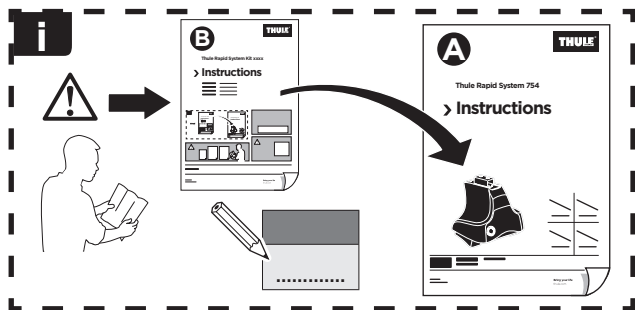

ISO 11154-E

141812

C.20151201

519-1812-01

Bring your life

thule.com