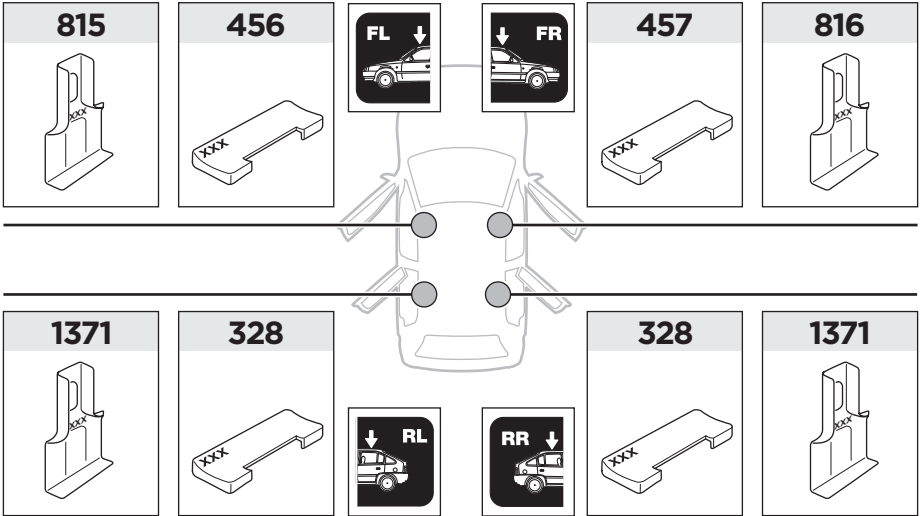

2

HOLDEN Astra, 5-dr Hatchback, 16-

OPEL Astra, 5-dr Hatchback, 16-

VAUXHALL Astra, 5-dr Hatchback, 16-