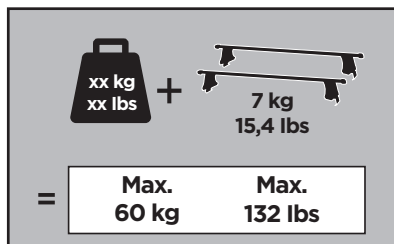

ISO 11154-E

141812

C.20151201

519-1812-01

Bring your life

thule.com