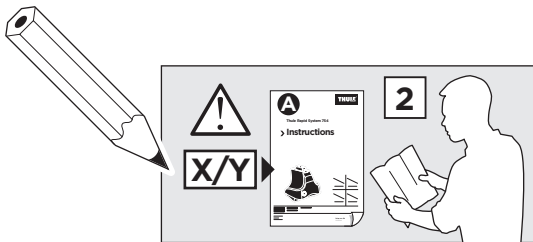

519-1812-01

Bring your life

thule.com

1

	X (scale)	X (mm)	X (inch)
HOLDEN Astra, 5-dr Hatchback, 16-	36	1011	39 ³/₄
OPEL Astra, 5-dr Hatchback, 16-	36	1011	39 ³/₄
VAUXHALL Astra, 5-dr Hatchback, 16-	36	1011	39 ³/₄