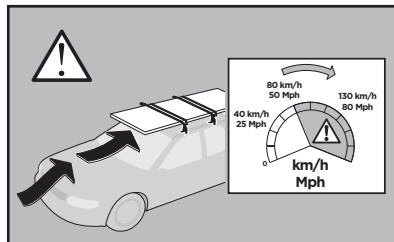

ISO 11154-E

141812

C.20151201

519-1812-01

Bring your life

thule.com