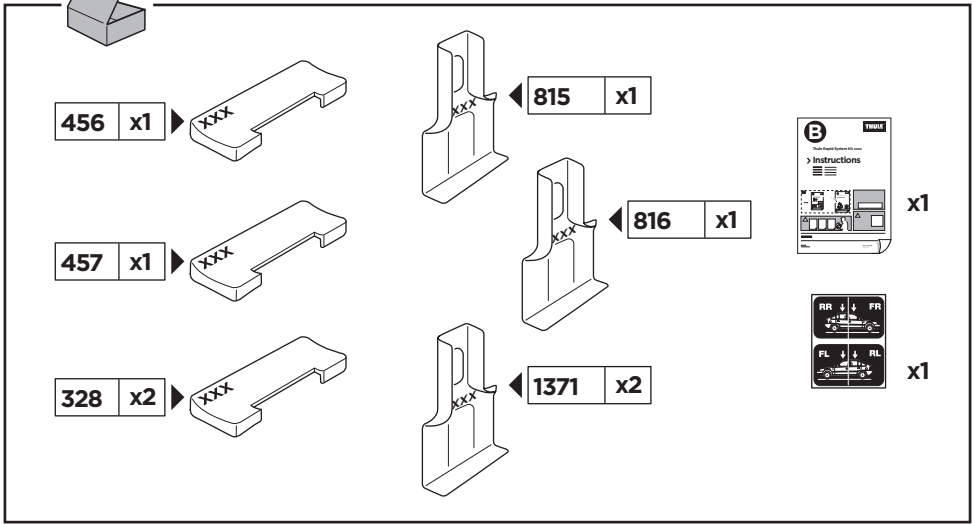

519-1812-01

Bring your life

thule.com

1

	X (scale)	X (mm)	X (inch)
HOLDEN Astra, 5-dr Hatchback, 16-	36	1011	39 ³/₄
OPEL Astra, 5-dr Hatchback, 16-	36	1011	39 ³/₄
VAUXHALL Astra, 5-dr Hatchback, 16-	36	1011	39 ³/₄

	Y (scale)	Y (mm)	Y (inch)
HOLDEN Astra, 5-dr Hatchback, 16-	32	971	38 ¹/₄
OPEL Astra, 5-dr Hatchback, 16-	32	971	38 ¹/₄
VAUXHALL Astra, 5-dr Hatchback, 16-	32	971	38 ¹/₄

2

HOLDEN Astra, 5-dr Hatchback, 16-

OPEL Astra, 5-dr Hatchback, 16-

VAUXHALL Astra, 5-dr Hatchback, 16-

3

	W (mm)	Z (mm)	W (inch)	Z (inch)
HOLDEN Astra , 5-dr Hatchback, 16-	250	715	9 7/8	28 1/8
OPEL Astra , 5-dr Hatchback, 16-	250	715	9 7/8	28 1/8
VAUXHALL Astra , 5-dr Hatchback, 16-	250	715	9 7/8	28 1/8