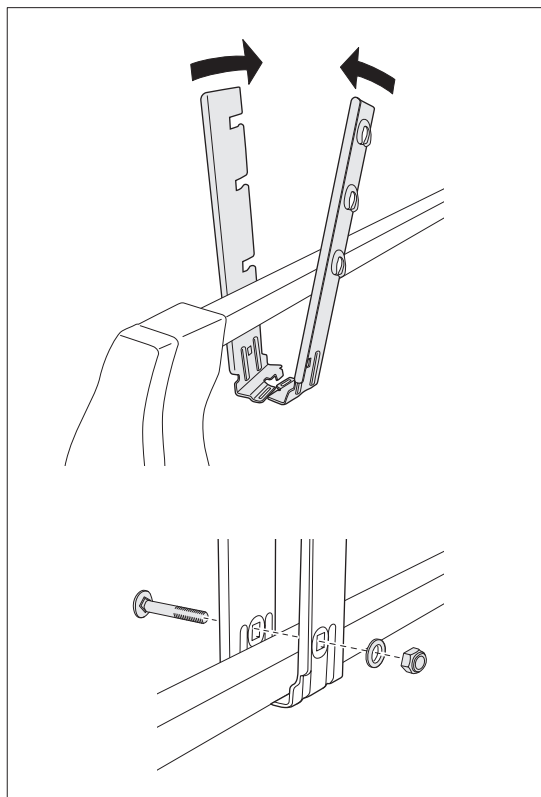

1

x1

x1

x1

x1

x1