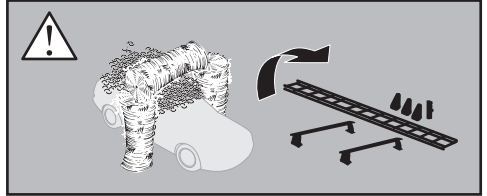

Thule Ladder Carrier 548

› Instructions

Ladder carrier

Thule SquareBar

54800, 548001

c.20150630
501-6222-04

1

x1