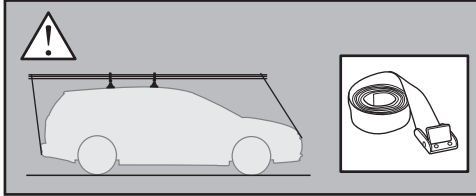

Thule Ladder Carrier 548

› Instructions

Ladder carrier

Thule SquareBar

54800, 548001

c.20150630
501-6222-04

1

x1