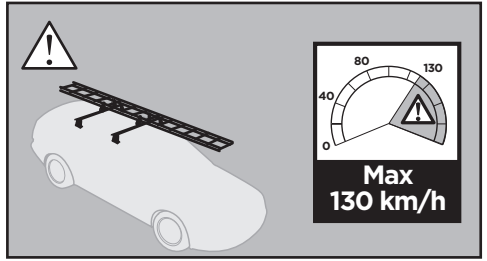

Thule Ladder Carrier 548

› Instructions

Ladder carrier

Thule SquareBar

54800, 548001

c.20150630
501-6222-04

1

x1