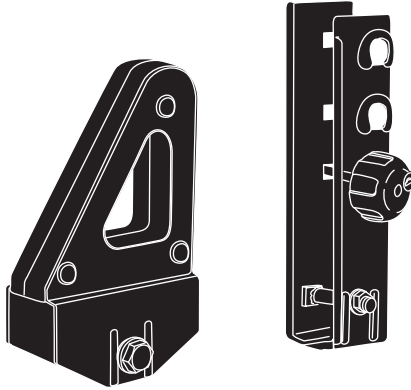

Thule Ladder Carrier 548

› Instructions

Ladder carrier

Thule SquareBar

54800, 548001

c.20150630
501-6222-04

1

x1