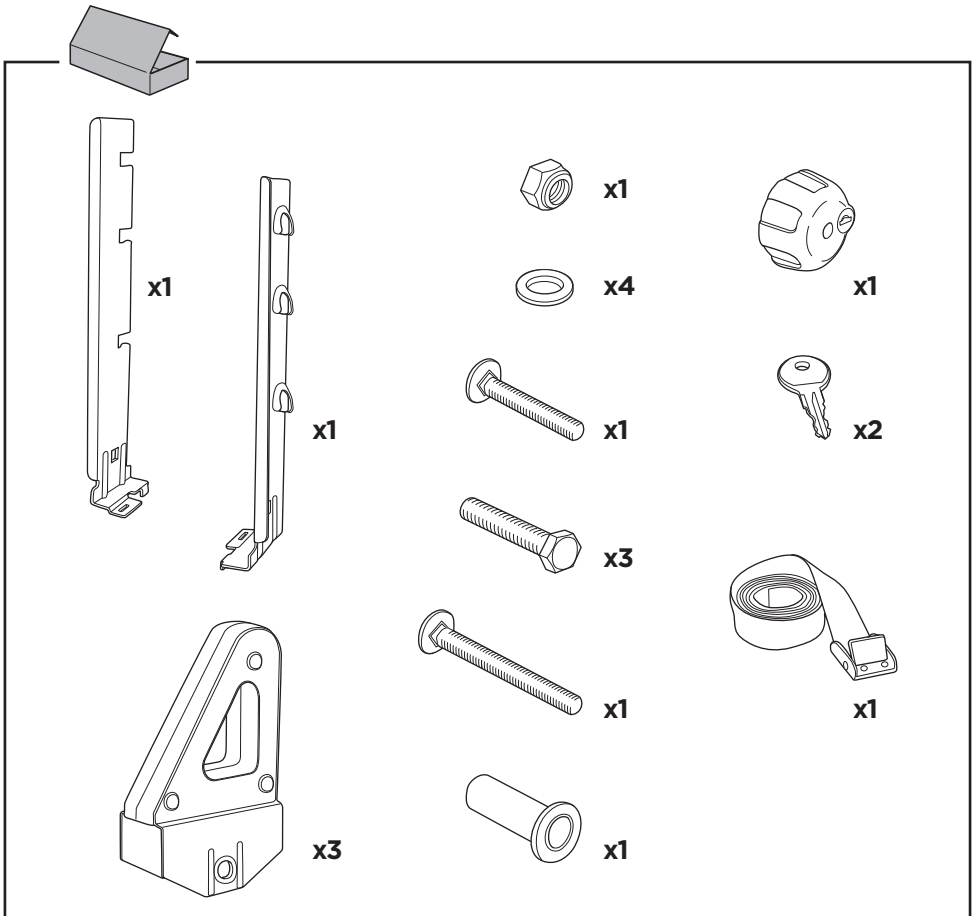

Thule Ladder Carrier 548

› Instructions

Ladder carrier

Thule SquareBar

54800, 548001

c.20150630
501-6222-04

1

x1

A

B

C

1.6 kg

Thule One-Key System

544		(x4)
596		(x6)
588		(x8)
452		(x12)