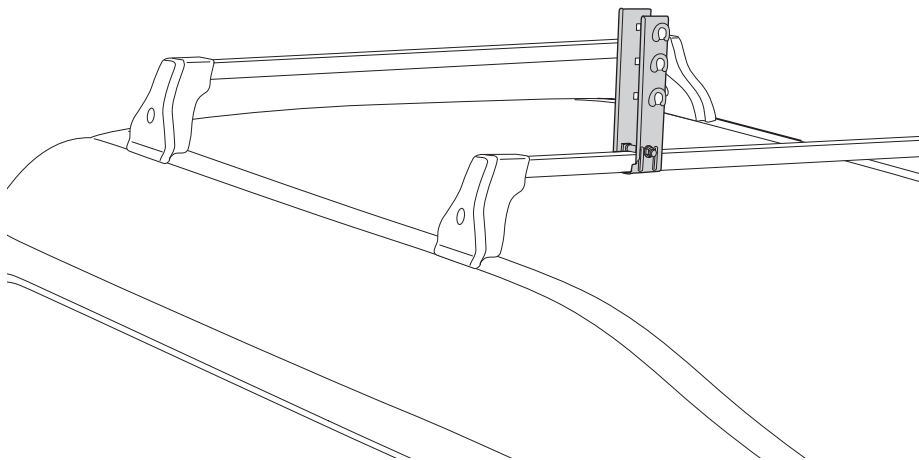

1

x1

x1

x1

x1

x1