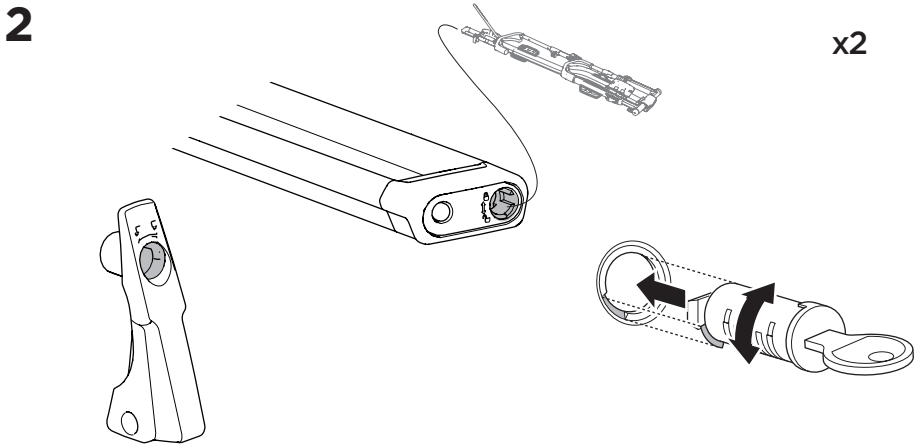

CITY CRASH

Complies with ISO norm

Thule Bike Rack Around-the-Bar Adapter

8898

Thule UpRide 599 Fit Table

i

20x20 mm T-screw (included)

Thule WingBar/
SlideBar/AeroBar
or other 20 mm T-track

➔ **4** - **5** ➔ **9**

Square bars

Aluminium bars

➔ **6** - **8** ➔ **9**

4

5

A

B