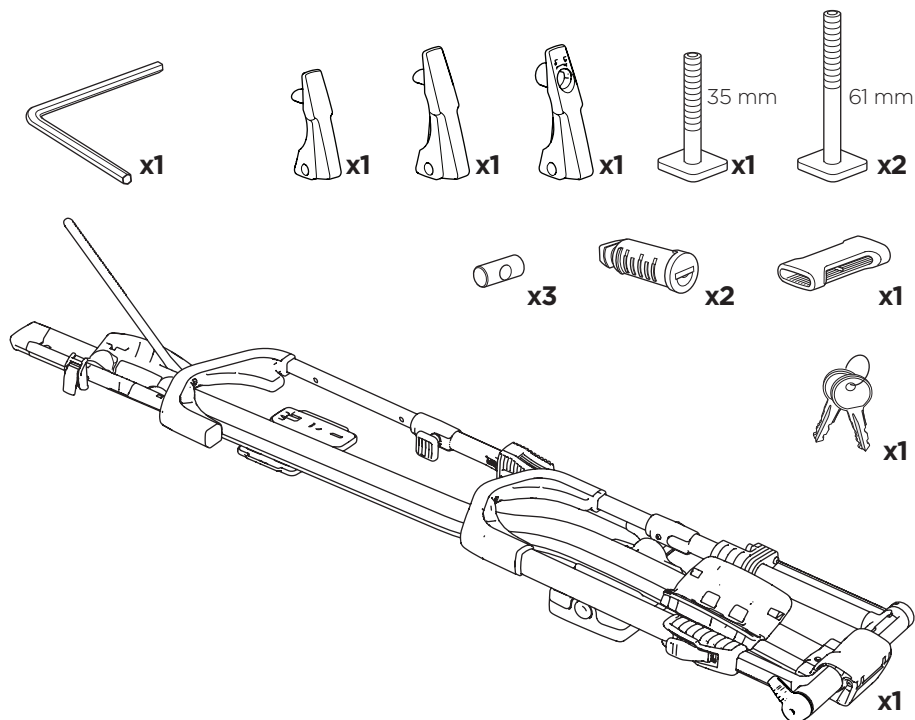

CITY CRASH

Complies with ISO norm

Thule Bike Rack Around-the-Bar Adapter

8898

Thule UpRide 599 Fit Table

i

20x20 mm T-screw (included)

Thule WingBar/
SlideBar/AeroBar
or other 20 mm T-track