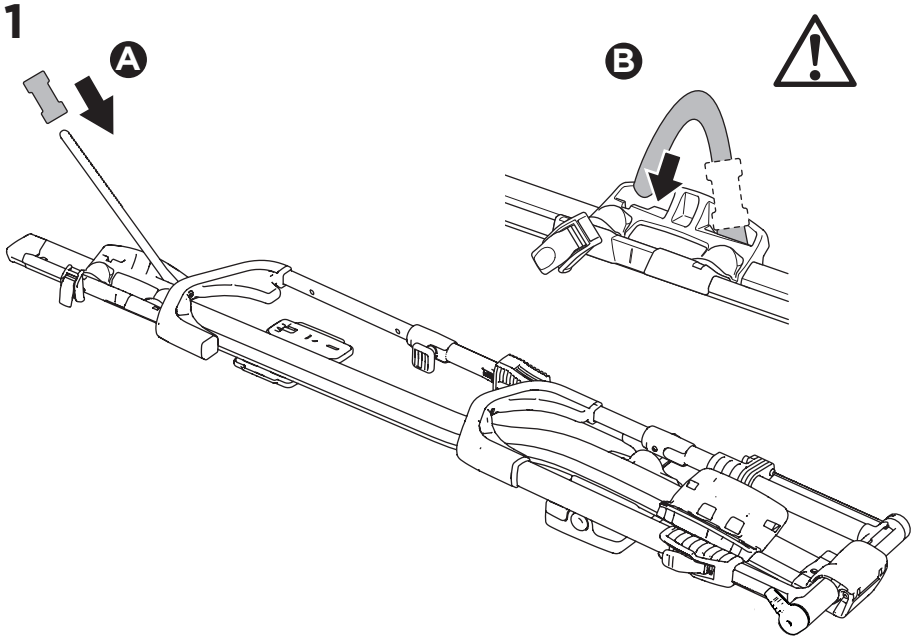

CITY CRASH

Complies with ISO norm

Thule Bike Rack Around-the-Bar Adapter

8898

Thule UpRide 599 Fit Table

i

20x20 mm T-screw (included)

Thule WingBar/
SlideBar/AeroBar
or other 20 mm T-track

➔ **4** - **5** ➔ **9**

Square bars

Aluminium bars

➔ **6** - **8** ➔ **9**

4

5

A

B