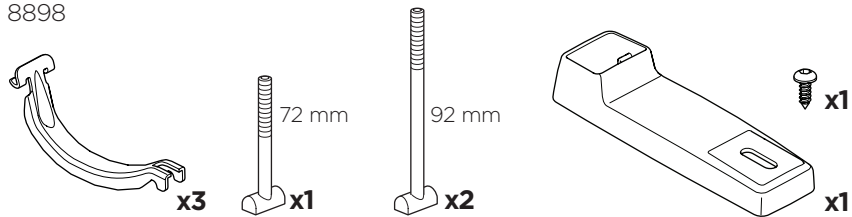

CITY CRASH

Complies with ISO norm

Thule Bike Rack Around-the-Bar Adapter

8898

Thule UpRide 599 Fit Table

i

20x20 mm T-screw (included)

Thule WingBar/
SlideBar/AeroBar
or other 20 mm T-track

➔ **4** - **5** ➔ **9**

Square bars

Aluminium bars

➔ **6** - **8** ➔ **9**

4

5

A

B