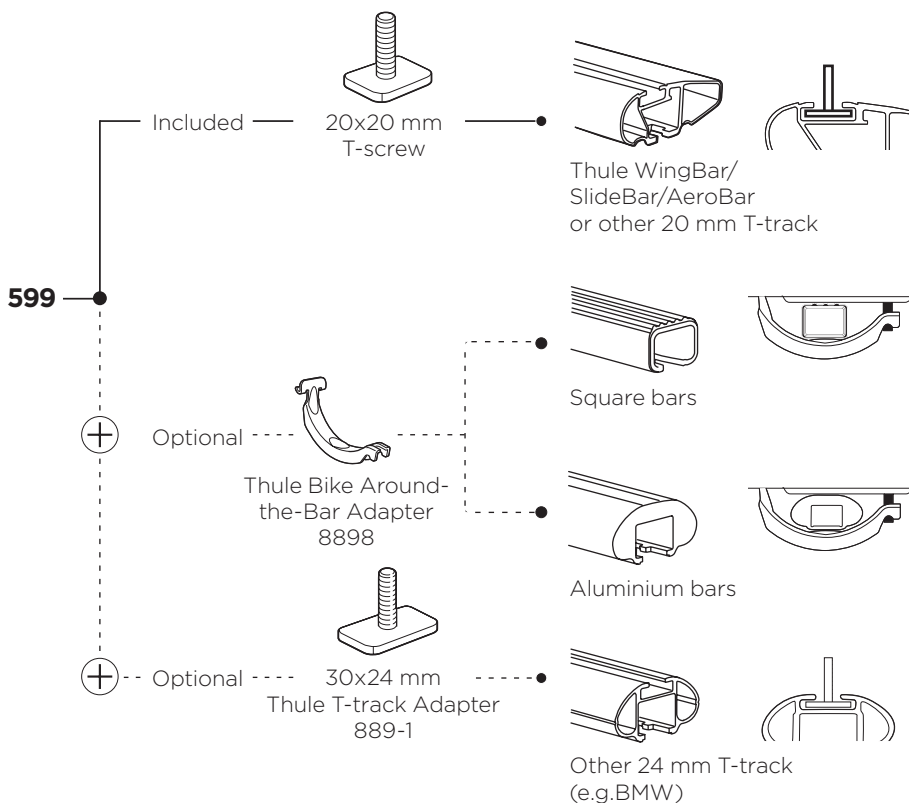

CITY CRASH

Complies with ISO norm

Thule Bike Rack Around-the-Bar Adapter

8898

Thule UpRide 599 Fit Table

i

20x20 mm T-screw (included)

Thule WingBar/
SlideBar/AeroBar
or other 20 mm T-track

➔ **4** - **5** ➔ **9**

Square bars

Aluminium bars

➔ **6** - **8** ➔ **9**

4

5

A

B

A

B

C

D

9

20"

24"

10