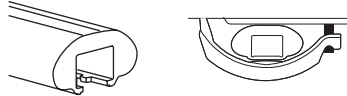

CITY CRASH

Complies with ISO norm

Thule Bike Rack Around-the-Bar Adapter

8898

Thule UpRide 599 Fit Table

i

20x20 mm T-screw (included)

Thule WingBar/
SlideBar/AeroBar
or other 20 mm T-track

➔ **4** - **5** ➔ **9**

Square bars

Aluminium bars

➔ **6** - **8** ➔ **9**

4

5

A

B