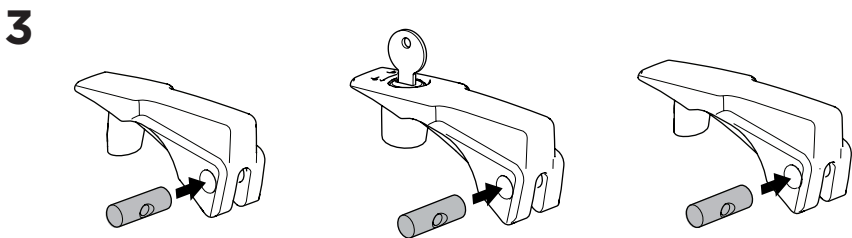

CITY CRASH

Complies with ISO norm

Thule Bike Rack Around-the-Bar Adapter

8898

Thule UpRide 599 Fit Table

i

20x20 mm T-screw (included)

Thule WingBar/
SlideBar/AeroBar
or other 20 mm T-track

➔ **4** - **5** ➔ **9**

Square bars

Aluminium bars

➔ **6** - **8** ➔ **9**

4

5

A

B