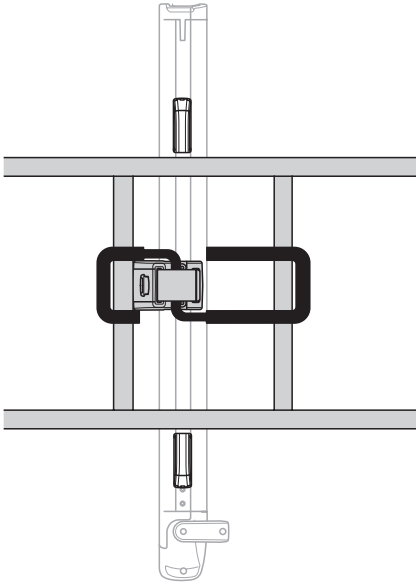

THULE[®]
SWEDEN

Thule Ladder Step Adapter 310

➤ Instructions

310000

AS/4.20160531
501-7186-04

Bring your life
thule.com

2

3