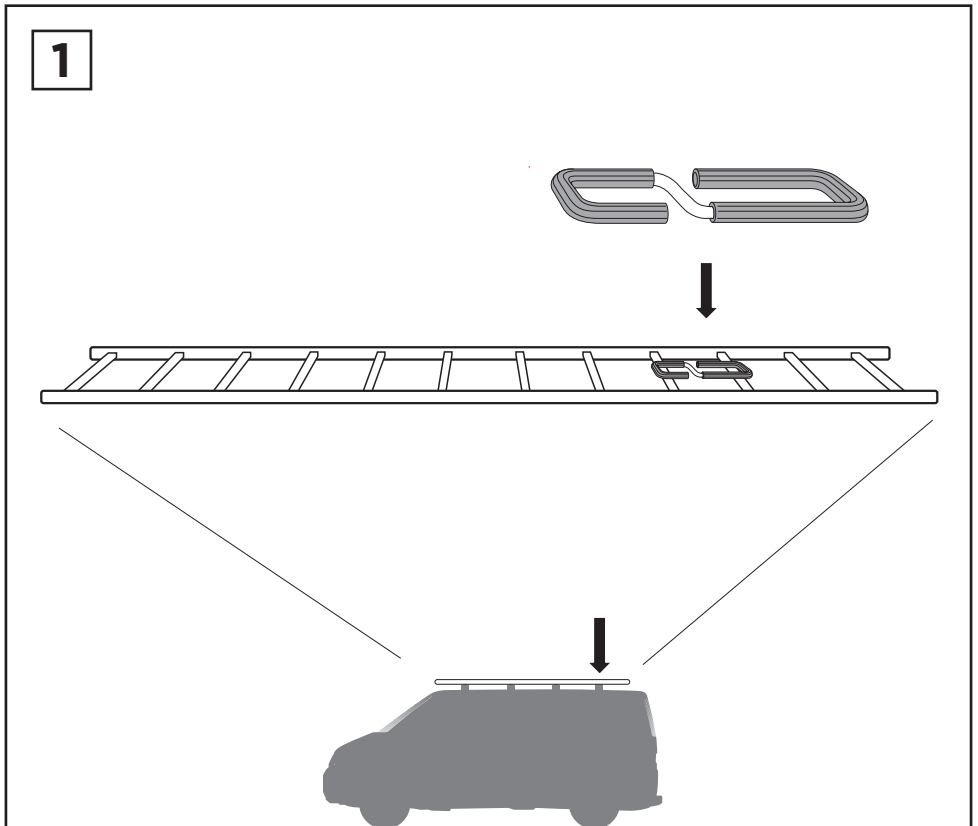

THULE[®]
SWEDEN

Thule Ladder Step Adapter 310

➤ Instructions

310000

AS/4.20160531
501-7186-04

Bring your life
thule.com

2

3

920 g