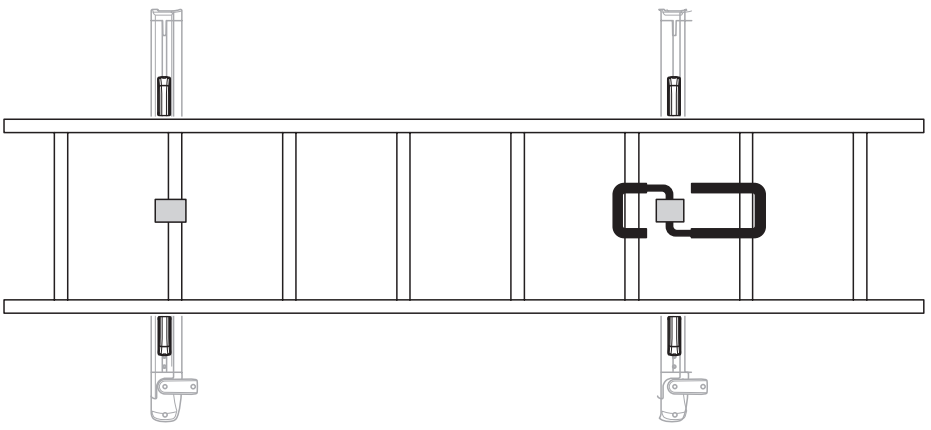

THULE[®]
SWEDEN

Thule Ladder Step Adapter 310

➤ Instructions

310000

AS/4.20160531
501-7186-04

Bring your life
thule.com

2

3