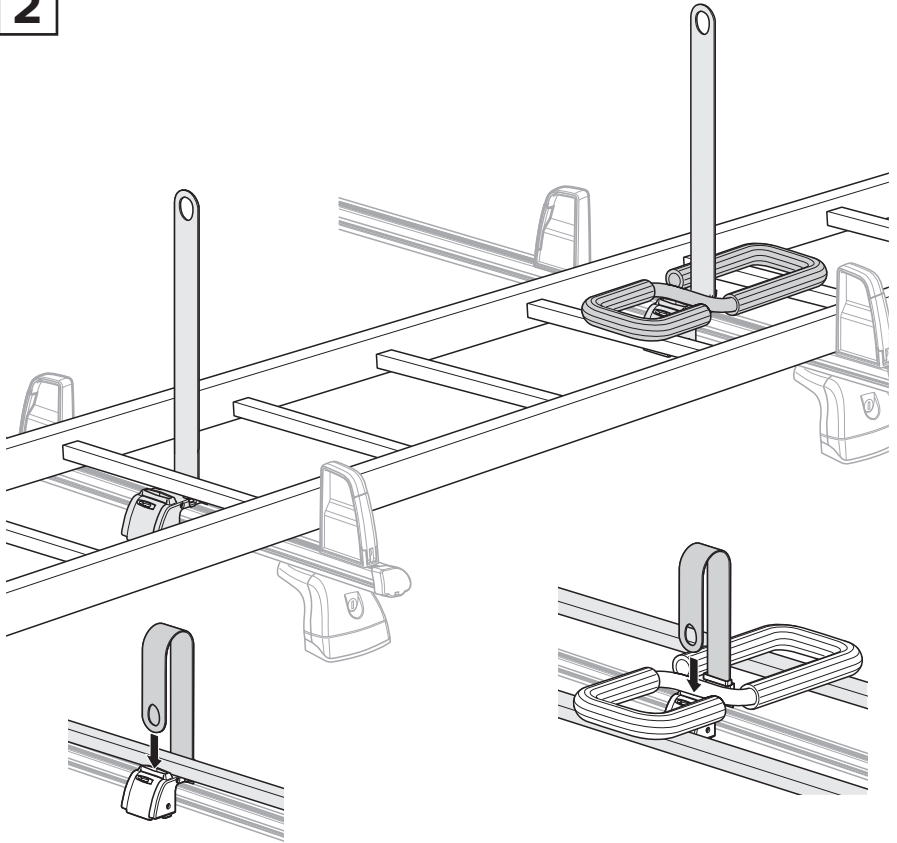

THULE[®]
SWEDEN

Thule Ladder Step Adapter 310

➤ Instructions

310000

AS/4.20160531
501-7186-04

Bring your life
thule.com

2

3