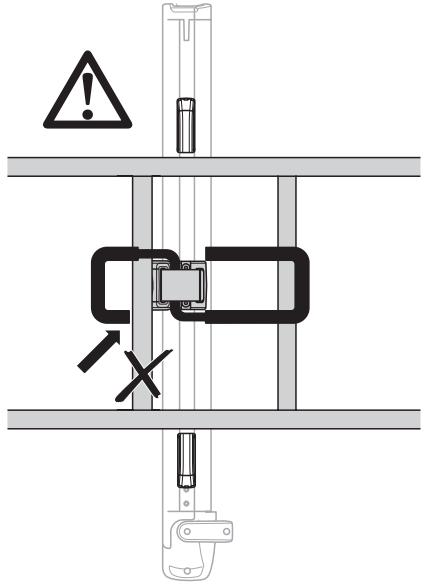

THULE[®]
SWEDEN

Thule Ladder Step Adapter 310

➤ Instructions

310000

AS/4.20160531
501-7186-04

Bring your life
thule.com

2

3